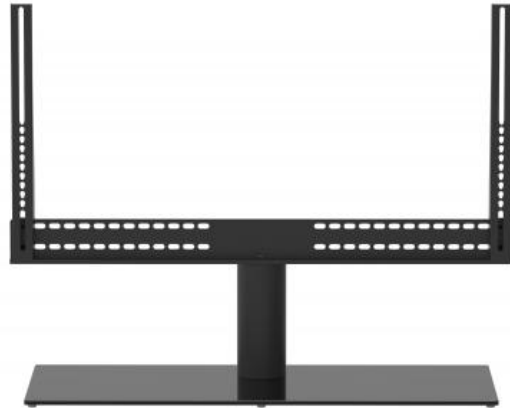

# M VESA Tablestand Turn Black X Large MAX 800x400

Article: 7 350 073 733 057

Multibrackets M VESA Tablestand Turn X Large - Stand for LCD / LED panel - black - screen size: 60" - 75" - table-top

Product category: TABLESTANDS

### M VESA Tablestand Turn Black Large MAX 800x400

<b>For screen size:</b>	60" -75" Depending on top VESA hole to TV bottom height
<b>VESA standard:</b>	200x200 300x200 300x300 400x200 400x400 500x300 600x400 800x400mm
<b>Article No:</b>	7 350 073 733 057
<b>Colour:</b>	Black
<b>Max load:</b>	Single Pole with Extenderkit 50 kg (7350073731305) Dual Pole 30 kg
<b>Accessories optional:</b>	M VESA Extender kit Turn & Motorized EAN: 7350073731305
<b>Distribution package:</b>	1 pc
<b>Swing range:</b>	-30 — +30 degrees; left or right
<b>Weight:</b>	18.6 kg
<b>Warranty:</b>	5 year