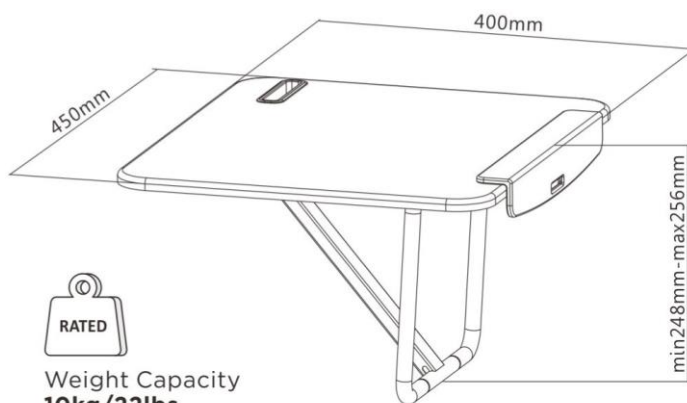

## reflecta ERGO Stand Workstation C450 black

Weight Capacity  
10kg/22lbs

### Product information:

- Chair Converting Mobile Standing Desk
- Max loading weight 10 kg
- Embedded groove holds most tablets and phones
- Lightweight and foldable design for easy transport and movement
- Adjustable kickstand adapts to office chairs
- Fixed mechanism slides over the back of the chair easily
- Desktop thickness: 12mm
- Product size: 450x400x256 mm